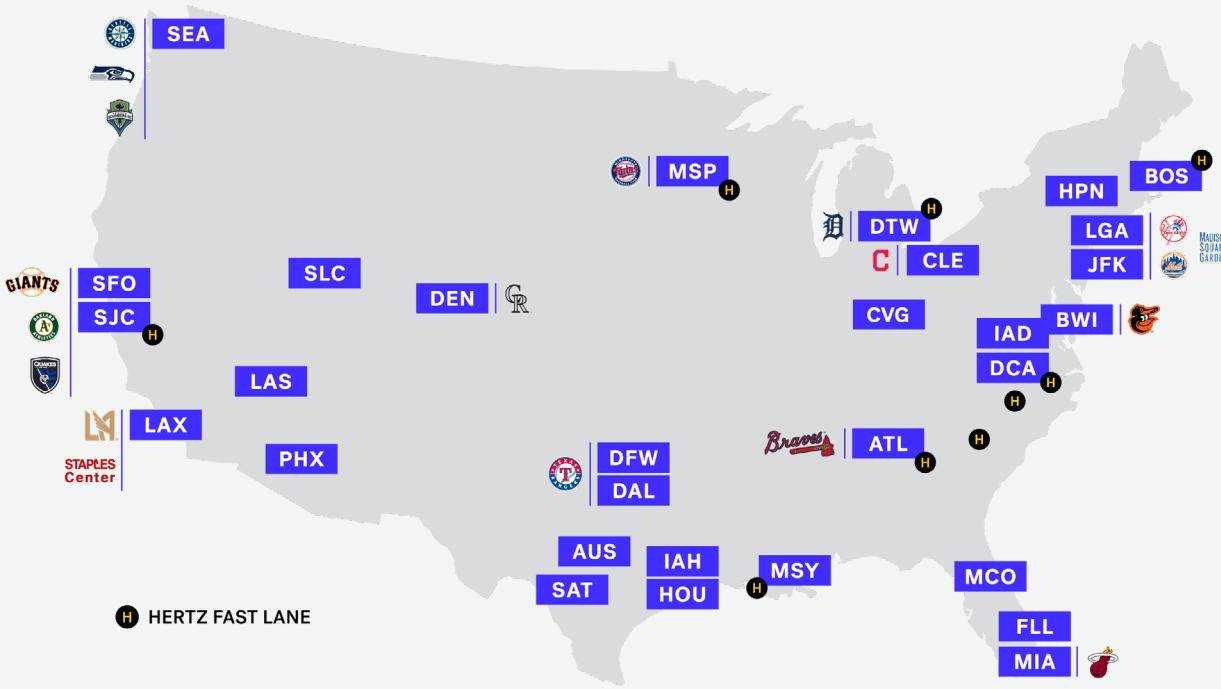

CLEAR is best-known for enhancing the curbside-to-gate experience at the airport, making it easier and more secure for travelers to verify their ID and boarding pass – all with a simple blink or tap. In recent years, CLEAR has expanded its network, partnerships and customer experiences, including:

- **Biometric Ticketing:** Baseball fans can use their fingerprints instead of a paper or mobile ticket to enter the ballpark. After a successful pilot with Major League Baseball in 2018, fans can now enter with just a touch at Citi Field (New York Mets), Comerica Park (Detroit Tigers) and Globe Life Park (Texas Rangers).
- **Biometric Payments & Age Validation:** Sports fans at Seattle's CenturyLink Field and T-Mobile Arena can buy food and drinks – while proving they're of legal age for alcohol purchases – with a single touch, a first in the United States. CLEAR won a SXSW Interactive Innovation Award for this solution in March 2019.
- **Hertz Fast Lane Powered by CLEAR:** At the exit gate, members can verify their driver's license and rental car reservation using only their face or fingerprints, helping them hit the road in 30 seconds or less – a time saving of at least 75 percent.

CLEAR'S biometric identity platform is SAFETY Act Certified by the Department of Homeland Security and meets FISMA HIGH compliance requirements for protecting sensitive data as determined by the Transportation Security Administration (TSA).

2019 RECOGNITION

	Caryn Seidman Becker & Ken Cornick 2019 Finalist	
	2019 Disruptor Company #22	
	"Best in Sports Technology" Nominee	
	"Customer Experience Innovation in Product" Winner	
	"New Economy" Winner	

AIRPORTS

ATL Hartsfield-Jackson Atlanta International Airport	JFK John F. Kennedy International Airport
AUS Austin-Bergstrom International Airport	LAS McCarran International Airport
BOS Boston Logan International Airport	LAX Los Angeles International Airport
BWI BWI Marshall Airport	LGA LaGuardia Airport
CLE Cleveland Hopkins International Airport	MCO Orlando International Airport
CVG Cincinnati/Northern Kentucky International Airport	MIA Miami International Airport
DAL Dallas Love Field Airport	MSP Minneapolis-Saint Paul International Airport
DCA Reagan National Airport	MSY Louis Armstrong New Orleans International Airport
DEN Denver International Airport	PHX Phoenix Sky Harbor International Airport
DFW Dallas/Fort Worth International Airport	SAT San Antonio International Airport
DTW Detroit Metropolitan Wayne County Airport	SEA Seattle-Tacoma International Airport
FLL Fort Lauderdale-Hollywood International Airport	SFO San Francisco International Airport
HOU William P. Hobby Airport	SJC Norman Y. Mineta San Jose International Airport
HPN Westchester County Airport	SLC Salt Lake City International Airport
IAD Washington Dulles International Airport	
IAH George Bush Intercontinental/Houston Airport	

STADIUMS AND VENUES

AmericanAirlines Arena Miami HEAT	Oakland-Alameda County Coliseum Oakland Athletics
Avaya Stadium San Jose Earthquakes	Oracle Park San Francisco Giants
Banc of California Stadium LAFC	Oriole Park at Camden Yards Baltimore Orioles
CenturyLink Field Seattle Sounders, Seattle Seahawks	Progressive Field Cleveland Indians
Citi Field New York Mets	Staples Center LA Lakers, LA Kings, LA Clippers
Comerica Park Detroit Tigers	SunTrust Park Atlanta Braves
Coors Field Colorado Rockies	Target Field Minnesota Twins
Globe Life Park in Arlington Texas Rangers	T-Mobile Park Seattle Mariners
Madison Square Garden New York Knicks, New York Rangers	Yankee Stadium New York Yankees, NYCFC

HERTZ FAST LANES

ATL Hartsfield-Jackson Atlanta International Airport	IAD Washington Dulles International Airport
CLT Charlotte Douglas International Airport	MSP Minneapolis-Saint Paul International Airport
DCA Reagan National Airport	MSY Louis Armstrong New Orleans International Airport
DTW Detroit Metropolitan Wayne County Airport	SJC Norman Y. Mineta San Jose International Airport