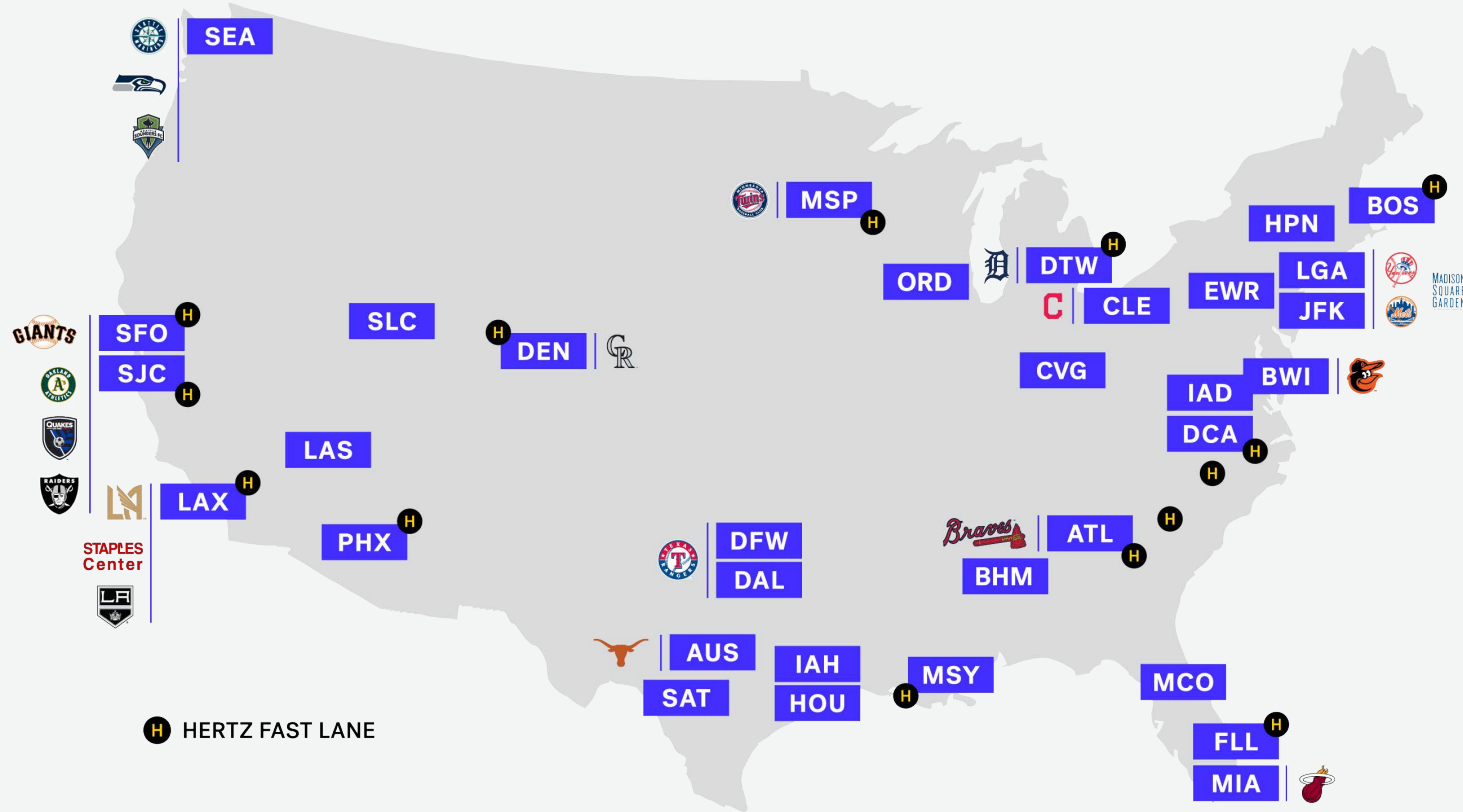

CLEAR is best-known for enhancing the curb-to-gate experience at the airport, making it easier and more secure for travelers to verify their ID and boarding pass – all with a simple blink or tap. In recent years, CLEAR has expanded its network, partnerships and customer experiences, including:

- **Biometric Ticketing:** Baseball fans can use their fingerprints instead of a paper or mobile ticket to enter Citi Field (New York Mets), Comerica Park (Detroit Tigers) and Globe Life Park (Texas Rangers).
- **Biometric Payments & Age Validation:** Sports fans at Seattle's CenturyLink Field and T-Mobile Arena and New York's Citi Field can buy food and drinks – while proving they're of legal age for alcohol purchases – with a single touch, a first in the United States.
- **Hertz Fast Lane Powered by CLEAR:** At the exit gate, members can verify their driver's license and rental car reservation using only their face or fingerprints, helping them hit the road in 30 seconds or less – a time saving of at least 75 percent.

CLEAR'S biometric identity platform is SAFETY Act Certified by the Department of Homeland Security and meets FISMA HIGH compliance requirements for protecting sensitive data as determined by the Transportation Security Administration (TSA).

2019 RECOGNITION

EY Entrepreneur Of The Year
Caryn Seidman Becker & Ken Cornick
2019 Award Winners

CNBC DISRUPTOR 50
2019
#22

SXSW
"New Economy"
Winner

CX INNOVATION AWARDS
"Customer Experience Innovation in Product"
Winner

Hertz FAST LANE
powered by CLEAR

AIRPORTS (33)

ATL Hartsfield – Jackson Atlanta International Airport	IAH George Bush Intercontinental/ Houston Airport
AUS Austin–Bergstrom International Airport	JFK John F. Kennedy International Airport
BHM Birmingham-Shuttlesworth International Airport	LAS McCarran International Airport
BOS Boston Logan International Airport	LAX Los Angeles International Airport
BWI BWI Marshall Airport	LGA LaGuardia Airport
CLE Cleveland Hopkins International Airport	MCO Orlando International Airport
CVG Cincinnati/Northern Kentucky International Airport	MIA Miami International Airport
DAL Dallas Love Field Airport	MSP Minneapolis–Saint Paul International Airport
DCA Reagan National Airport	MSY Louis Armstrong New Orleans International Airport
DEN Denver International Airport	ORD Chicago O'Hare International Airport
DFW Dallas/Fort Worth International Airport	PHX Phoenix Sky Harbor International Airport
DTW Detroit Metropolitan Wayne County Airport	SAT San Antonio International Airport
EWR Newark Liberty International Airport	SEA Seattle-Tacoma International Airport
FLL Fort Lauderdale–Hollywood International Airport	SFO San Francisco International Airport
HOU William P. Hobby Airport	SJC Norman Y. Mineta San Jose International Airport
HPN Westchester County Airport	SLC Salt Lake City International Airport
IAD Washington Dulles International Airport	

STADIUMS AND VENUES (19)

AmericanAirlines Arena Miami HEAT	Madison Square Garden New York Knicks, New York Rangers
Avaya Stadium San Jose Earthquakes	Oakland-Alameda County Coliseum Oakland Athletics
Banc of California Stadium LAFC	Oracle Park San Francisco Giants
CenturyLink Field Seattle Sounders, Seattle Seahawks	Oriole Park at Camden Yards Baltimore Orioles
Citi Field New York Mets	Progressive Field Cleveland Indians
Comerica Park Detroit Tigers	Staples Center LA Lakers, LA Kings, LA Clippers
Coors Field Colorado Rockies	SunTrust Park Atlanta Braves
Darrell K Royal-Texas Memorial Stadium University of Texas at Austin	Target Field Minnesota Twins
Globe Life Park in Arlington Texas Rangers	T-Mobile Park Seattle Mariners
	Yankee Stadium New York Yankees, NYCFC

HERTZ FAST LANES (14)